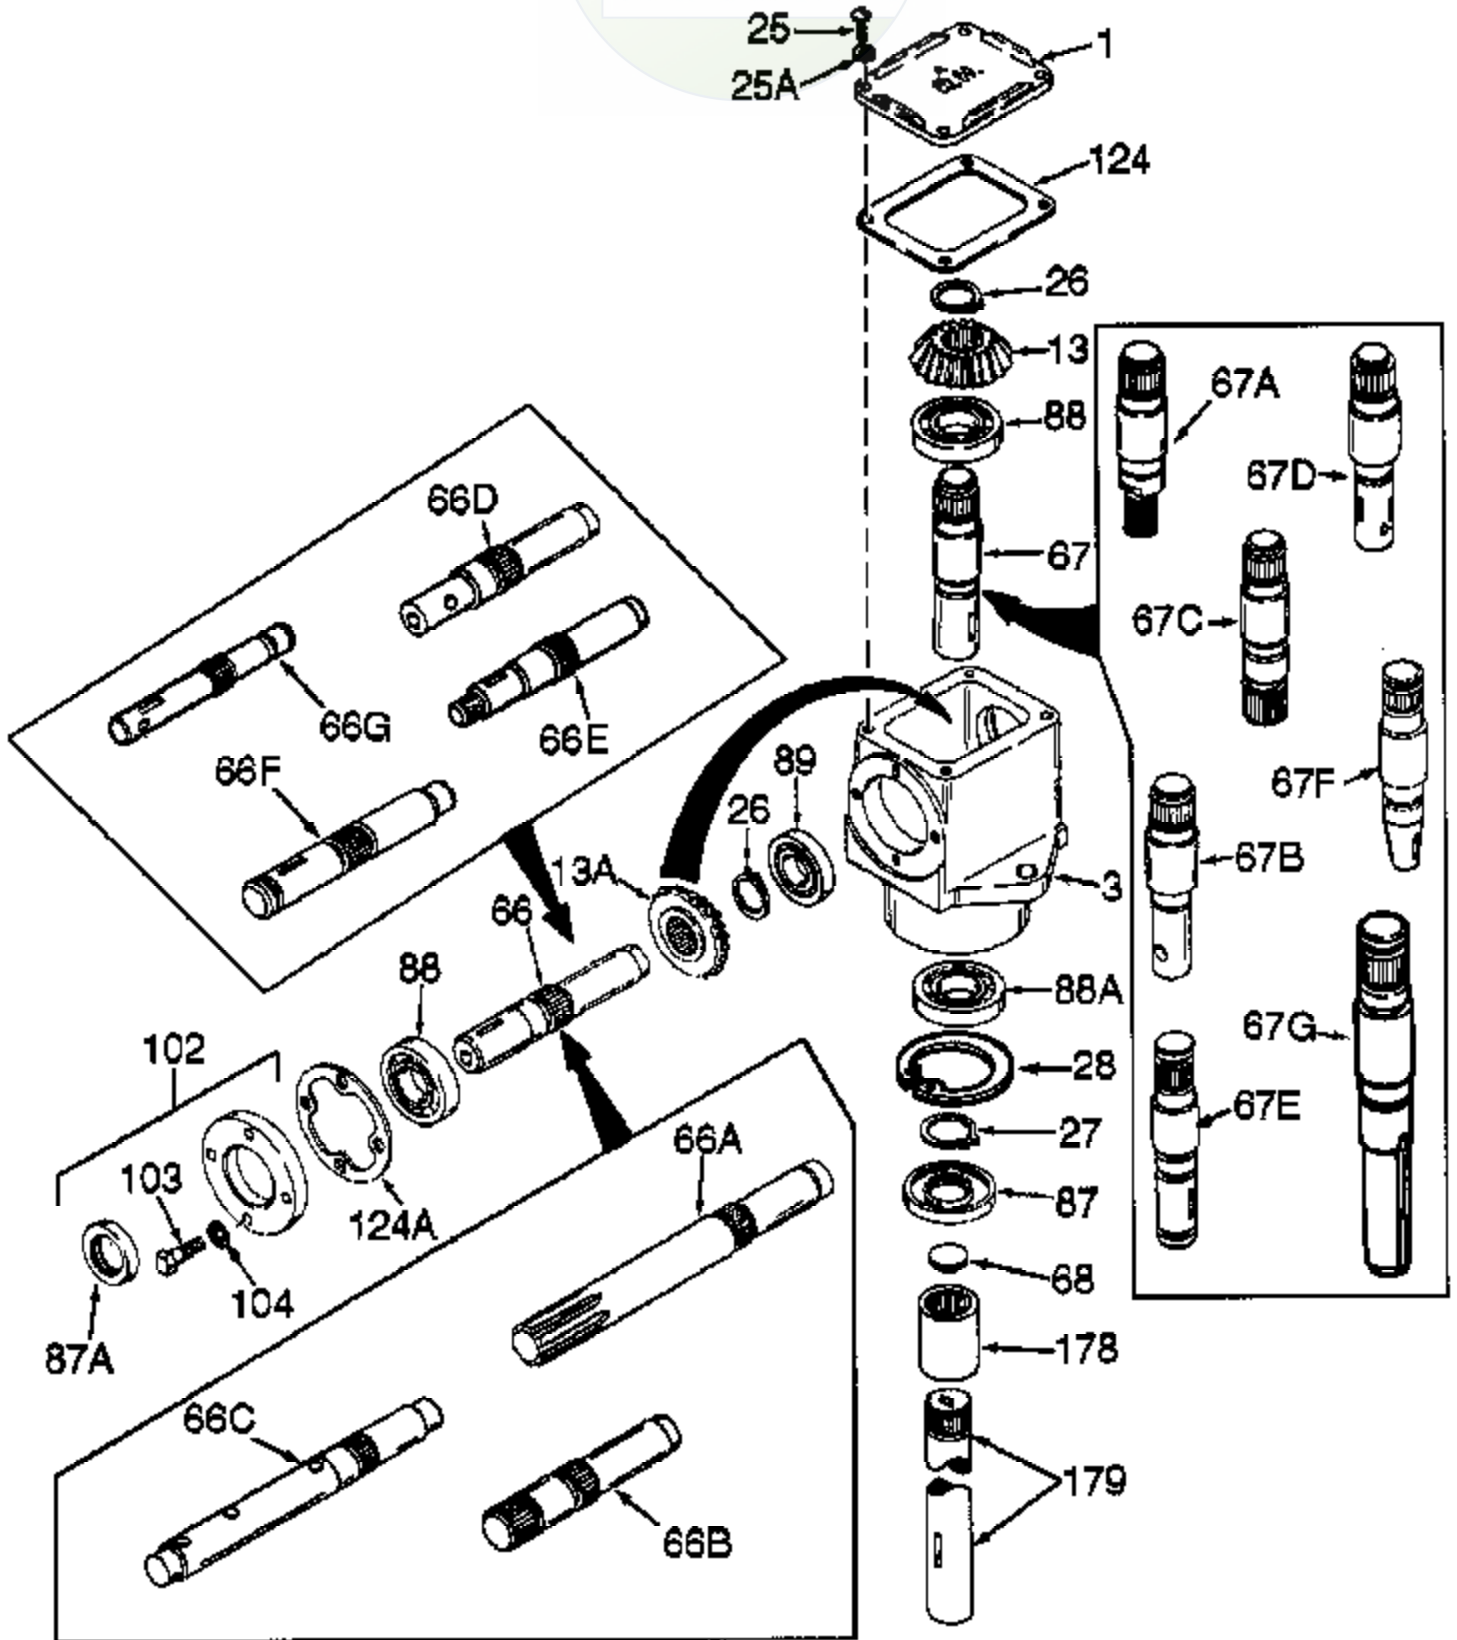

JOIST

SICHER IST DAS:
DAS ORIGINAL

Ref #	Part Number	Qty	Description
1	772034		Right Hand Cover
3	770026A		Right Angle Drive Housing
13	778046		Miter Gear (22 teeth)(7/8" ID)
13A	778046		Miter Gear (22 teeth)(7/8" ID)
25	792025		Screw, 10-24 x 1/2"
26	788018		Snap Ring
27	788019		Snap Ring
66	776196		Input Shaft (5" long)
67	776095		Output Shaft (3-31/32" long)
87	788029		Oil Seal
87A	788031		Oil Seal
88A	780034		Ball Bearing
88	780034		Ball Bearing
89	780024		Ball Bearing
102	786029		Retainer Cap & Seal (Incl. 87A & 103)
103	792026		Screw, 1/4-20 x 7/8"
124A	788030B		Cap Gasket
124	788028		Cover Gasket

RAD-3659-P91 Page 2 of 2
Peerless